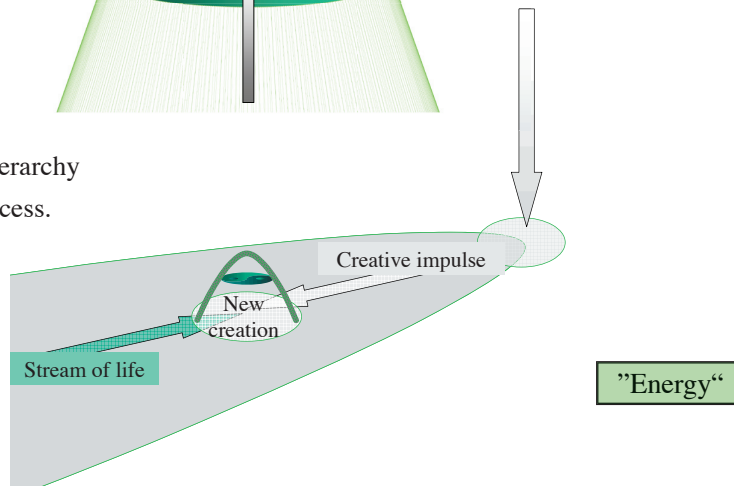

These levels can first be seen within a hierarchy.

When various hierarchies are placed side by side, one can see that their levels correspond.

These may be seen as the outer, objective levels of harmony.

Cycles of growth

As the higher levels of a hierarchy are based on different unions on lower levels, also the rhythm of a hierarchy is based on different sub rhythms.

The rhythm of these relations is the time of Wisdom Science.

Creative impulse and stream of life

A union is created when the intensity, the energy of the relation is growing.

This energy, originally one, manifests in a polar way, as stream of life and as creative impulse.

This energy sustains and invigorates the hierarchy.

It is transmitted within the hierarchy shaping every creative process.

Creative impulse and stream of life are the two aspects of the energy of Wisdom Science.