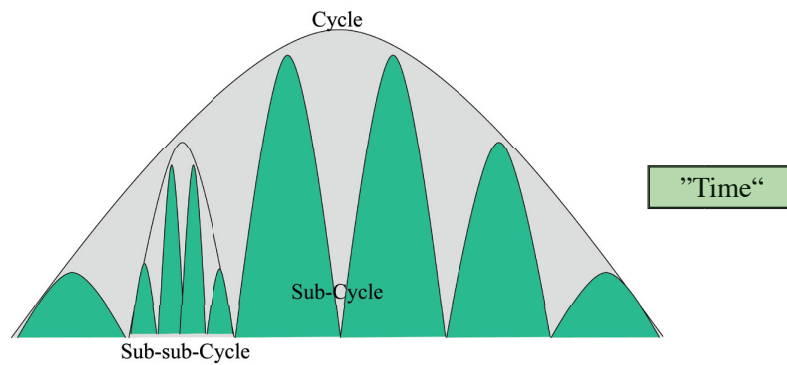

These levels can first be seen within a hierarchy.

When various hierarchies are placed side by side, one can see that their levels correspond.

These may be seen as the outer, objective levels of harmony.

These levels are the space of Wisdom Science.

Rhythm

The process of union is a cyclic one, which is constantly repeated, like the coming and going of a wave, like breathing in and out.

Through this repetition the relation develops.

Cycles of growth

As the higher levels of a hierarchy are based on different unions on lower levels, also the rhythm of a hierarchy is based on different sub rhythms.

The rhythm of these relations is the time of Wisdom Science.

Creative impulse and stream of life

A union is created when the intensity, the energy of the relation is growing.

This energy, originally one, manifests in a polar way, as stream of life and as creative impulse.